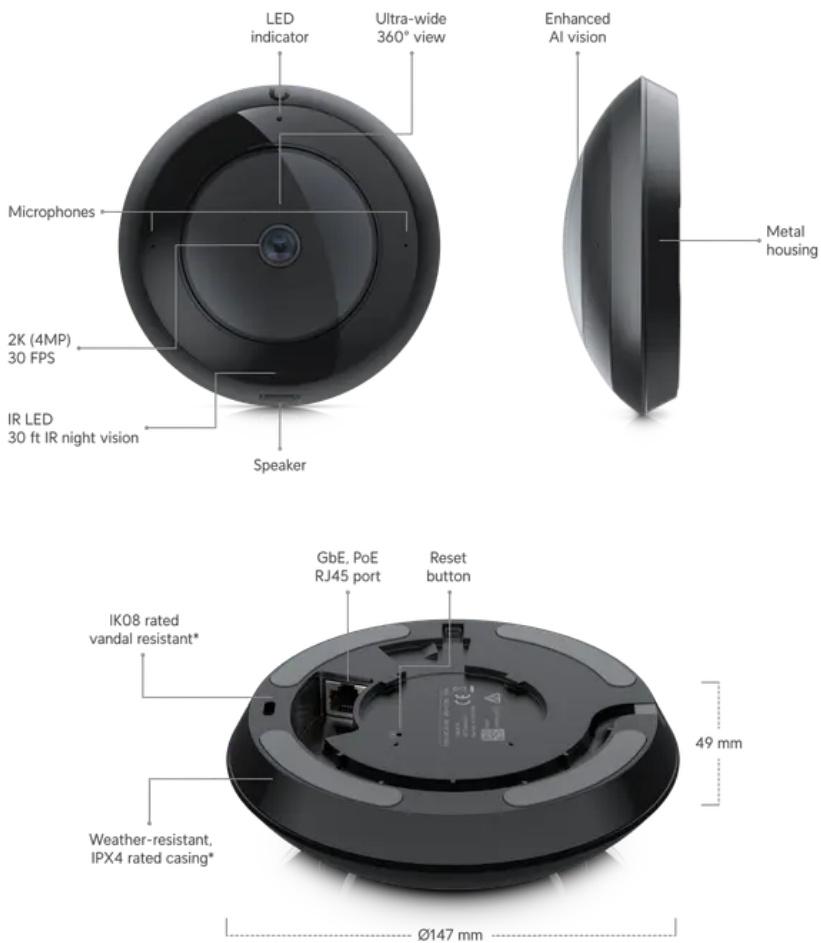

Tech Specs

UniFi UISP Branding

WiFi Switching Cloud Keys & Gateways Camera Security Door Access Phone System New

Camera Security / AI 360

Datasheet

Installation Guide

Marketing Images

*With bubble lens cover (included).

Mechanical

Dimensions	Ø147 x 49 mm (Ø5.77 x 1.94")
Weight	Without mount: 655 g (1.44 lb) With outdoor accessory: 685 g (1.51 lb)
Enclosure materials	Aluminum alloy, polycarbonate, hard-coated dome
Mount materials	Polycarbonate, stainless steel
Weatherproofing	IPX4
Resistance	IK08

Optics

Sensor	5MP CMOS sensor
Lens	Fisheye lens
View angle	360°
Night mode	Built-in IR LED illumination and IR cut filter

Video

Video compression	H.264
Resolution	4MP 1920 x 1920 (1:1)
Max. frame rate	30 FPS
Image settings	Color, brightness, sharpness, contrast, white balance, exposure control, 2DNR, 3DNR, masking, text overlay

System

Processor	Quad-core Arm® Cortex®-A53 based chip
Networking interface	GbE RJ45 port
Power method	PoE
Power supply	48V DC, 0.18A PoE
Max. power consumption	8.64W

Supported voltage range	37—57V DC
LED	R/G/B/W
Button	Factory reset
Operating temperature	-20 to 40° C (-4 to 104° F)
Operating humidity	10 to 90% noncondensing
Certifications	FCC, IC, CE